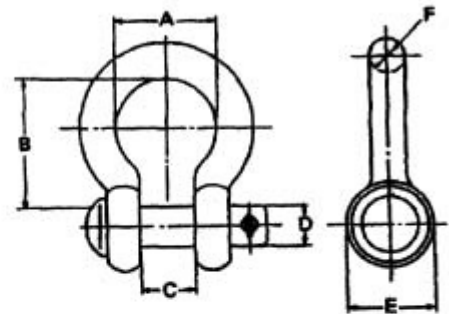

Guy Clamps & Attachments

Hot Dip Galvanized

Catalog #	Steel Size (Inches)	Hole Diameter (Inches)	Approx. Ship Wt. (Per 100 pcs)	Std. Pkg. Qty.
P 25164	1 - 1/2 x 1/2	11/16	81	50

Bronze Ground Rod Clamp

Standard & Light

Catalog No.	Rod Diameter (Inches x Length/ft)	Approx. Ship Wt. (Per 100 pcs)	Std. Pkg. Qty.
P 58 LD	5/8	10	100
P 58	5/8	14	100

Forged Anchor Shackles

Hot Dip Galvanized

Catalog No.	Dimension (INCH)						Approx. Ship Wt. (Per 100 pcs)
	A	B	C	D	E	F	
P 2742	1-1/2'	1-15/16	7/8	5/8	1-1/4	9/16	84
P 2743	1-7/8'	2-1/2	1-1/8	3/4	1-3/4	11/16	141