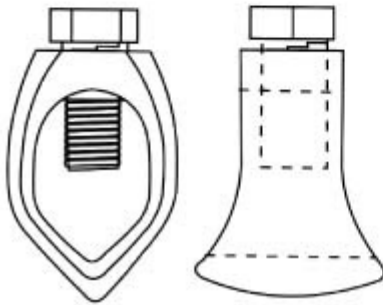

Guy Clamps & Attachments

Hot Dip Galvanized

Catalog #	Steel Size (Inches)	Hole Diameter (Inches)	Approx. Ship Wt. (Per 100 pcs)	Std. Pkg. Qty.
P 25164	1 - 1/2 x 1/2	11/16	81	50

Bronze Ground Rod Clamp

Standard & Light

Catalog No.	Rod Diameter (Inches x Length/ft)	Approx. Ship Wt. (Per 100 pcs)	Std. Pkg. Qty.
P 58 LD	5/8	10	100
P 58	5/8	14	100

Forged Anchor Shackles

Hot Dip Galvanized

Catalog No.	Dimension (INCH)						Approx. Ship Wt. (Per 100 pcs)
	A	B	C	D	E	F	
P 2742	1-1/2'	1-15/16	7/8	5/8	1-1/4	9/16	84
P 2743	1-7/8'	2-1/2	1-1/8	3/4	1-3/4	11/16	141