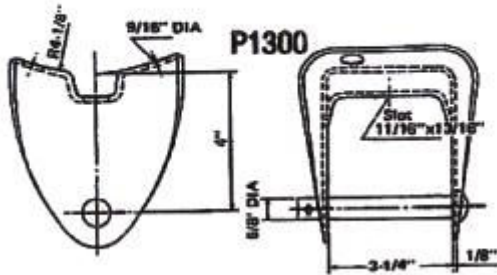

Insulated Secondary & Deadend Clevises

Hot Dip Galvanized

Catalog #	Approx. Ship Wt. (per 100 pcs)	Std. Pkg. Qty.
P1300	220	12
P1398	248	16
P1399	254	16
P1398	"E" = 3 1/2"	
P1399	"E" = 4"	
P093	140	40

For use with insulators #'s P533, P532 or P534