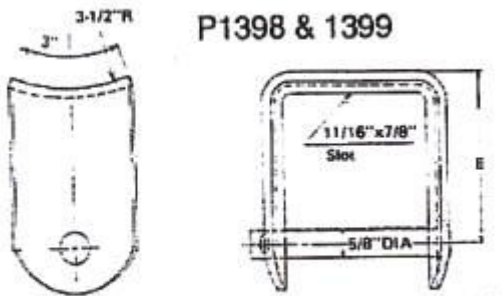

Insulated Secondary & Deadend Clevises

Hot Dip Galvanized

Catalog #	Approx. Ship Wt. (per 100 pcs)	Std. Pkg. Qty.
P1300	220	12
P1398	248	16
P1399	254	16
P1398	"E" = 3 1/2"	
P1399	"E" = 4"	
P093	140	40

For use with insulators #'s P533, P532 or P534