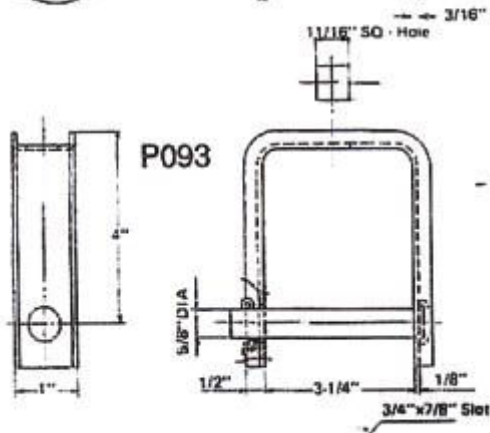

Insulated Secondary & Deadend Clevises

Hot Dip Galvanized

Catalog #	Approx. Ship Wt. (per 100 pcs)	Std. Pkg. Qty.
P1300	220	12
P1398	248	16
P1399	254	16
P1398	"E" = 3 1/2"	
P1399	"E" = 4"	
P093	140	40

For use with insulators #'s P533, P532 or P534